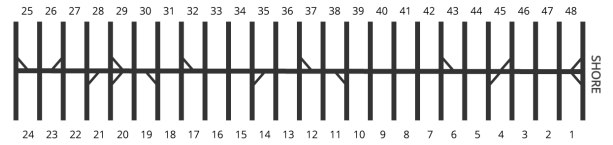

SLIP KEY

- Half Double Well
- 6000lbs V-hull
- 4000lbs V-hull
- 6000lbs Pontoon
- Single Well
- Roof Cover
- Pipe Sleeve Brackets

All slips are 24 feet long.