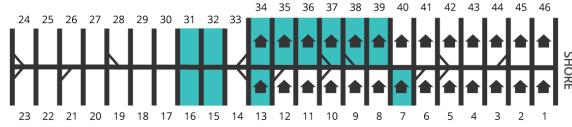

- Half Double Well
- 4000lbs V-hull
- 6000lbs V-hull
- 6000lbs Pontoon
- Single Well
- Roof Cover
- Pipe Sleeve Brackets

Slips 34 - 46 are 24 feet long. All others are 20 feet long.

MORSE MARINA

DOCK

C

SLIP KEY

- Half Double Well
- 4000lbs V-hull
- 6000lbs V-hull
- 6000lbs Pontoon
- Single Well
- Roof Cover
- Pipe Sleeve Brackets

Slips 34 - 46 are 24 feet long. All others are 20 feet long.

MORSE MARINA

DOCK

D

SLIP KEY

All slips are 20 feet long.

MORSE MARINA

DOCK

SLIP KEY

- Half Double Well
- 6000lbs V-hull
- 4000lbs V-hull
- 6000lbs Pontoon
- Single Well
- Roof Cover
- Pipe Sleeve Brackets

All slips are 24 feet long.

MORSE MARINA

DOCK

SLIP KEY

- Half Double Well
- 6000lbs V-hull
- 4000lbs V-hull
- 6000lbs Pontoon
- Single Well
- Vinyl Cover
- Pipe Sleeve Brackets

All slips are 24 feet long.

MORSE MARINA

DOCK

#2 Slips are for two-seater PWCs.
All other slips are for three-seaters.