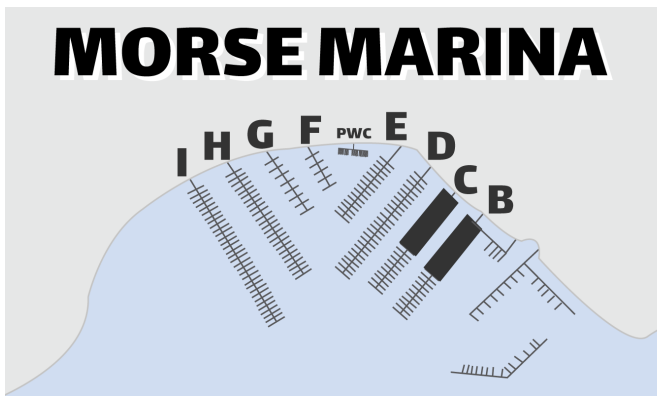

MORSE MARINA

9 DOCKS

360

TOTAL SLIPS

MORSE MARINA

DOCK

B

SLIP KEY

- Half Double Well
- 4000lbs V-hull
- 6000lbs V-hull
- 6000lbs Pontoon
- Single Well
- Roof Cover
- Pipe Sleeve Brackets

Slips 34 - 46 are 24 feet long. All others are 20 feet long.

MORSE MARINA

DOCK

C

SLIP KEY

All slips are 20 feet long.

MORSE MARINA

DOCK

SLIP KEY

- Half Double Well
- 6000lbs V-hull
- 4000lbs V-hull
- 6000lbs Pontoon
- Single Well
- Roof Cover
- Pipe Sleeve Brackets

All slips are 24 feet long.

MORSE MARINA

DOCK

SLIP KEY

- Half Double Well
- 6000lbs V-hull
- 4000lbs V-hull
- 6000lbs Pontoon
- Single Well
- Vinyl Cover
- Pipe Sleeve Brackets

All slips are 24 feet long.

MORSE MARINA

DOCK

#2 Slips are for two-seater PWCs.
All other slips are for three-seaters.