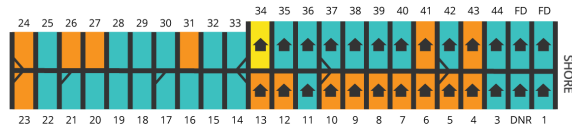

MORSE MARINA

9 DOCKS

360

TOTAL SLIPS

MORSE MARINA

DOCK

B

SLIP KEY

- Half Double Well
- 4000lbs V-hull
- 6000lbs V-hull
- 6000lbs Pontoon
- Single Well
- Roof Cover
- Pipe Sleeve Brackets

Slips 34 - 46 are 24 feet long. All others are 20 feet long.

MORSE MARINA

DOCK

C

SLIP KEY

All slips are 20 feet long.

MORSE MARINA

DOCK

SLIP KEY

- Half Double Well
- 6000lbs V-hull
- 4000lbs V-hull
- 6000lbs Pontoon
- Single Well
- Roof Cover
- Pipe Sleeve Brackets

All slips are 24 feet long.

MORSE MARINA

DOCK

SLIP KEY

- Half Double Well
- 6000lbs V-hull
- 4000lbs V-hull
- 6000lbs Pontoon
- Single Well
- Vinyl Cover
- Pipe Sleeve Brackets

All slips are 24 feet long.

MORSE MARINA

DOCK

#2 Slips are for two-seater PWCs.
All other slips are for three-seaters.