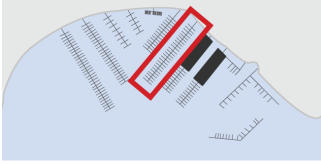

MORSE MARINA

DOCK